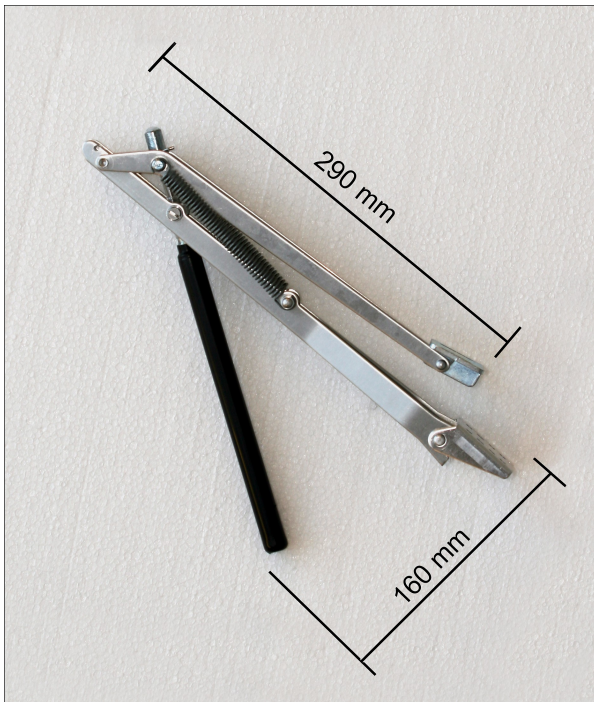

6

Openers for roof and vertical vents, Dutch doors and

Cold frames

Lifting power
Max. opening
Min. spring hold
Starting vent opening

max 7 kg / 15 Lbs = Max. Weight of hinged vent 14 kg / 32 Lbs
approx. 45 cm (= 18")
With vent closed = 0.8 kg + vent pressure
adjustable to any temperature between 17 and 25°C

Univent

UNIVENT

made of natural aluminium EAN number : 5 701972 183313

Special

The opener can be unclipped by hand, after which the covers on greenhouse cold frames or Dutch doors can be FREELY opened!!

Options for